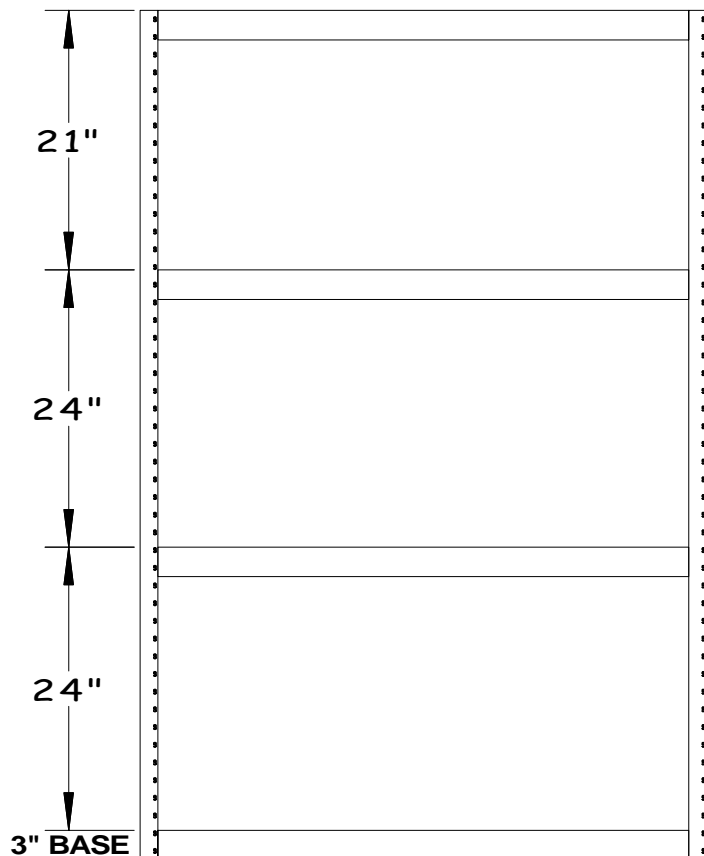

RIVET RACK NEAREST EQUAL SHELF SPACING

INSTALLATION Dimensions from TOP OF BEAM to TOP OF BEAM

For **CLEAR DIMENSIONS** Deduct 3" from Spacings Shown Below

6' High Unit, 4 Shelves, Nearest Equal Spacing
First Double Rivet Beam at Bottom of Upright

DIMENSIONS are TOP to TOP of Double Rivet Beams
DRB to SRB is 1/2" LESS than DRB to DRB
SRB to DRB is 1/2" MORE than DRB to DRB

6' HIGH	SPACES	MEASUREMENTS
EXAMPLE > 4 Shelves	3	2 @ 24", 1 @ 21"
5 Shelves	4	3 @ 18", 1 @ 15"
6 Shelves	5	4 @ 13.5", 1 @ 15"
7 Shelves	6	4 @ 12", 2 @ 10.5"
8 Shelves	7	4 @ 10.5", 3 @ 9"

7' HIGH	SPACES	MEASUREMENTS
4 Shelves	3	3 @ 27"
5 Shelves	4	2 @ 21", 2 @ 19.5"
6 Shelves	5	4 @ 16.5", 1 @ 15"
7 Shelves	6	6 @ 13.5"
8 Shelves	7	6 @ 12", 1 @ 9"

8' HIGH	SPACES	MEASUREMENTS
4 Shelves	3	2 @ 31.5", 1 @ 30"
5 Shelves	4	3 @ 24", 1 @ 21"
6 Shelves	5	2 @ 19.5", 3 @ 18"
7 Shelves	6	2 @ 16.5", 4 @ 15"
8 Shelves	7	6 @ 13.5", 1 @ 12"
9 Shelves	8	6 @ 12", 2 @ 10.5"

10' HIGH	SPACES	MEASUREMENTS
4 Shelves	3	3 @ 39"
5 Shelves	4	2 @ 28.5", 2 @ 30"
6 Shelves	5	4 @ 24", 1 @ 21"
7 Shelves	6	6 @ 19.5"
8 Shelves	7	6 @ 16.5", 1 @ 18"
9 Shelves	8	6 @ 15", 2 @ 13.5"
10 Shelves	9	6 @ 13.5", 3 @ 12"
11 Shelves	10	9 @ 12", 1 @ 9"